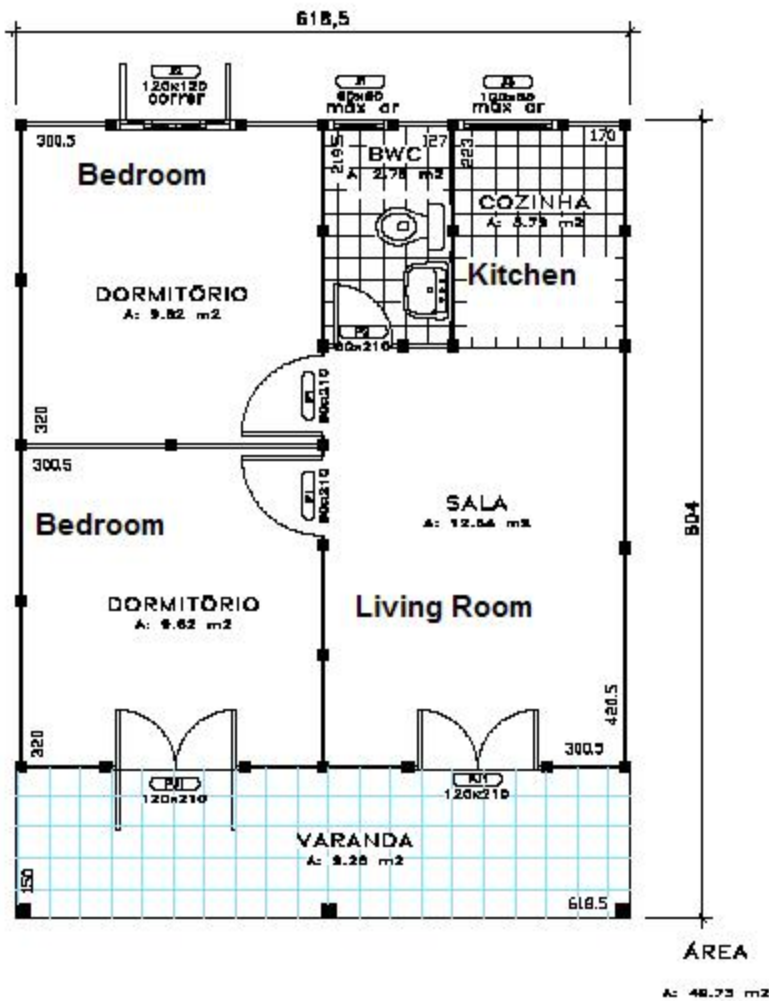

VENTURA PREFAB HOMES

ECO 35.43 m²
381.37 sq. ft.

VENTURA PREFAB HOMES

ECO SUITE 49.75 m²
535.51 sq. ft.